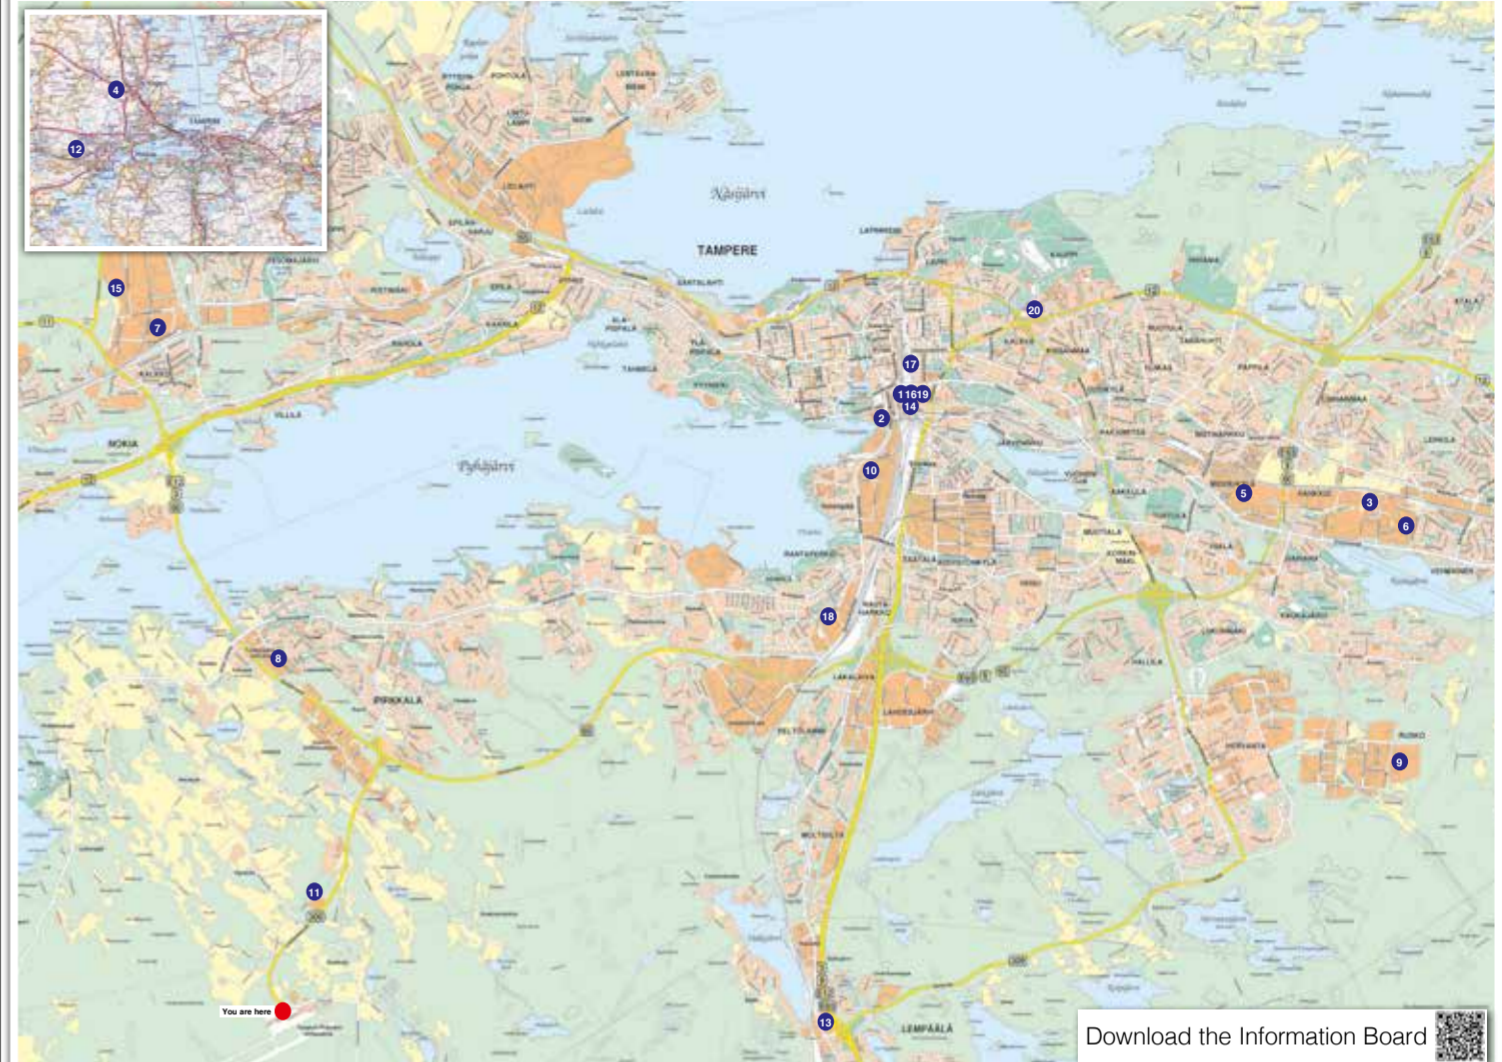

www.kalmarglobal.com

Metso

Metso is the world's leading industrial company in the mining and aggregates industries and in the flow control business. Our knowledge, people and solutions help drive sustainable improvements in performance and profitability in our customers' businesses. Metso employs approximately 13,000 industry experts in more than 50 countries.

www.metso.com • www.twitter.com/metsogroup

PCB CONNECT OY

Shall be your obvious choice for your printed circuit boards

PCB Connect shall, through our long experience and high competence, contribute to make our customers more competitive and valuable on their market.

PCB CONNECT OY, Lasikaari 6 B, 33960 Pirkkala
Tel +358 3 447 5990 • www.pcbconnect.fi • sales@pcbconnect.fi

Purso Oy

Profiles • Components • Building systems
SNEP Lightning systems

Alumiinitie 1, 37200 Siuro, (Nokia) • Tel +358 3 3404 111 • www.purso.com

Robit Plc • The widest offering in drilling consumables!

Robit is selling and servicing customers worldwide in drilling consumables for applications in tunnelling, geothermal heating and cooling, construction and mining industries.

We offer the widest range of equipment across all your application needs. And if you don't find what you are looking for, we'll make it!

Please visit us at www.robif.fi

Information

Download the Information Board

RUAG Space Finland Oy Ab

We take Tampere into space!

RUAG Space change your day-to-day life by supporting the world wide space industry with satellite interface, motor drive and power electronics.

www.ruag.com/space

Sandvik Mining and Rock Technology

Sandvik Mining and Rock Technology is a global leading supplier of equipment and tools, service and technical solutions for the mining and construction industries. Our digital operation and competence centers for surface and underground drill rigs are in Tampere.

home.sandvik • Tel +358 (0)205 44 121

Sigma IT Consulting Finland

Sigma IT Consulting is the largest independent IT consulting company in the Nordic countries within maintenance systems and IOT. Sigma has over 20 years of experience in asset intensive industries.

At Sigma, our mission is clear – Create the greatest value by Predictive Maintenance!

Tampere • Helsinki • eam.sigmasolutions.fi

Solo Sokos Hotel Tornii Tampere

The tallest hotel building in Finland is located in the heart of the city. The hotel pays homage to the eventful history and various legends of Tampere. Come and enjoy the stunning views!

Ratapihankatu 43, Tampere • Tel +358 20 1234 634 • www.sokoshotels.fi

Valmet

Valmet is the leading global developer and supplier of process technologies, automation and services for the pulp, paper and energy industries. Valmet's vision is to become the global champion in serving its customers.

www.valmet.com

University of Tampere

An Academic Community That Makes an Impact

Kalevantie 4, Tampere • Tel +358 3 355 111 • www.uta.fi

Tampere University of Applied Sciences

Joy of Discovery!

Tampereen ammattikorkeakoulu
Kuntokatu 3, 33520 Tampere • Tel +358 3 245 2111 • www.tamk.fi