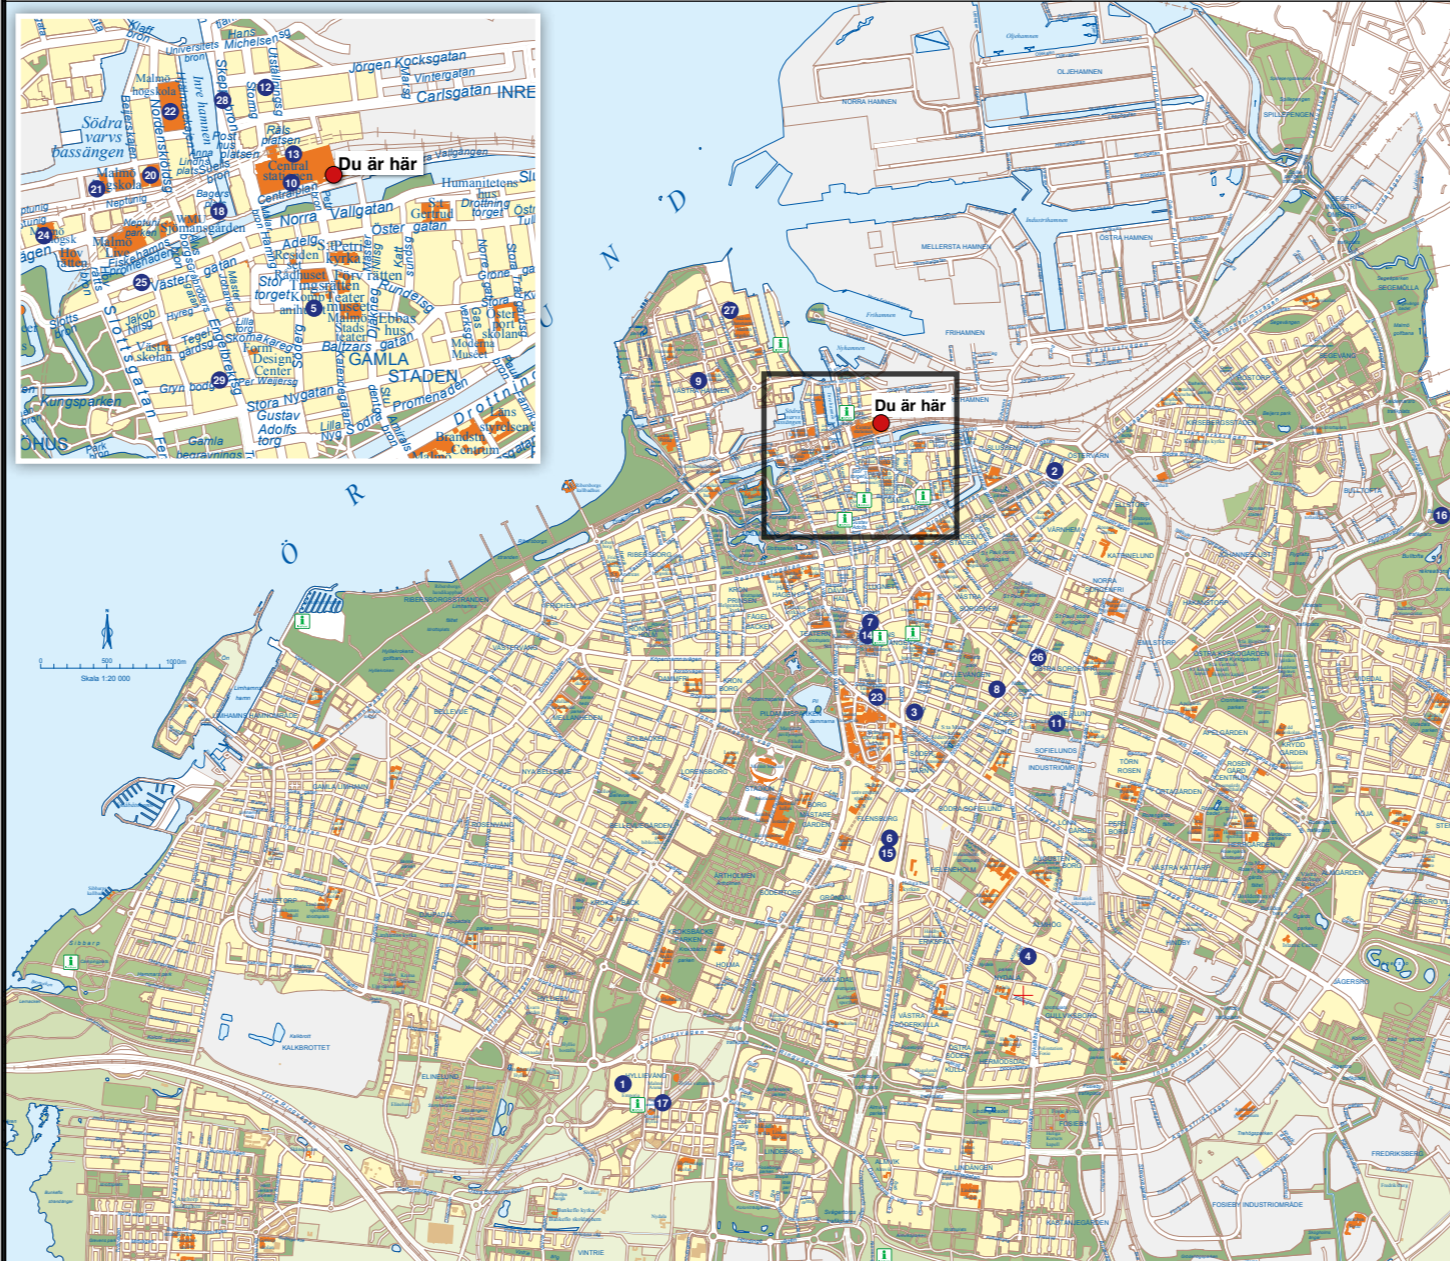

Centralplan 1, Malmö • Tel 040-6855656 • www.bistorroyal.se

Nöjda kunder – anlita BoDirekt!

BoDirekt
Reg. fastighetsmäklare
Bostadsrätter i Malmö-området

Vitemöllegatan 5, Malmö • Tel +46(0)40-962000 • www.bodirekt.se

FIRST HOTEL JÖRGEN KOCK

Located only 2 minutes walk from Malmö Central Station.
Large and comfortable rooms.
Always free Breakfast, WiFi, coffee and tea in our room rates.

Your Second Home is First

Jörgen Kocksgatan 3, Malmö • Tel +46(0)40 10 18 00 • www.firsthotels.com

FOREX Bank i Malmö

Låna och spara
Köp valuta utan avgift
Betala räkningar
Generösa öppettider

- 1 Centralstationen
- 2 Triangeln
- 3 Mobilia
- 4 Öresundsterminalen
- 5 Point Hyllie

Qresunddirekt

Qresunddirekt är en gränsregional informationstjänst som förmedlar information till invånare och näringsliv i Öresundsregionen. Vi hjälper till med jobbmöjligheter, regler och gränsöverskridande verksamhet i Öresundsregionen.

Läs mer på www.oresunddirekt.com

WELCOME TO MALMÖ!

InfoPoints are located around the city (see map), providing you with personal help about things to see and do during your stay.

Info and tips also available on Tripadvisor.com and Facebook / Instagram (@malmotown).

Information

Ladda ner Informationstavlan här
Download the Information Map here

Nu kanert företag synas i Sverigeappen - Sveriges Turistapp!